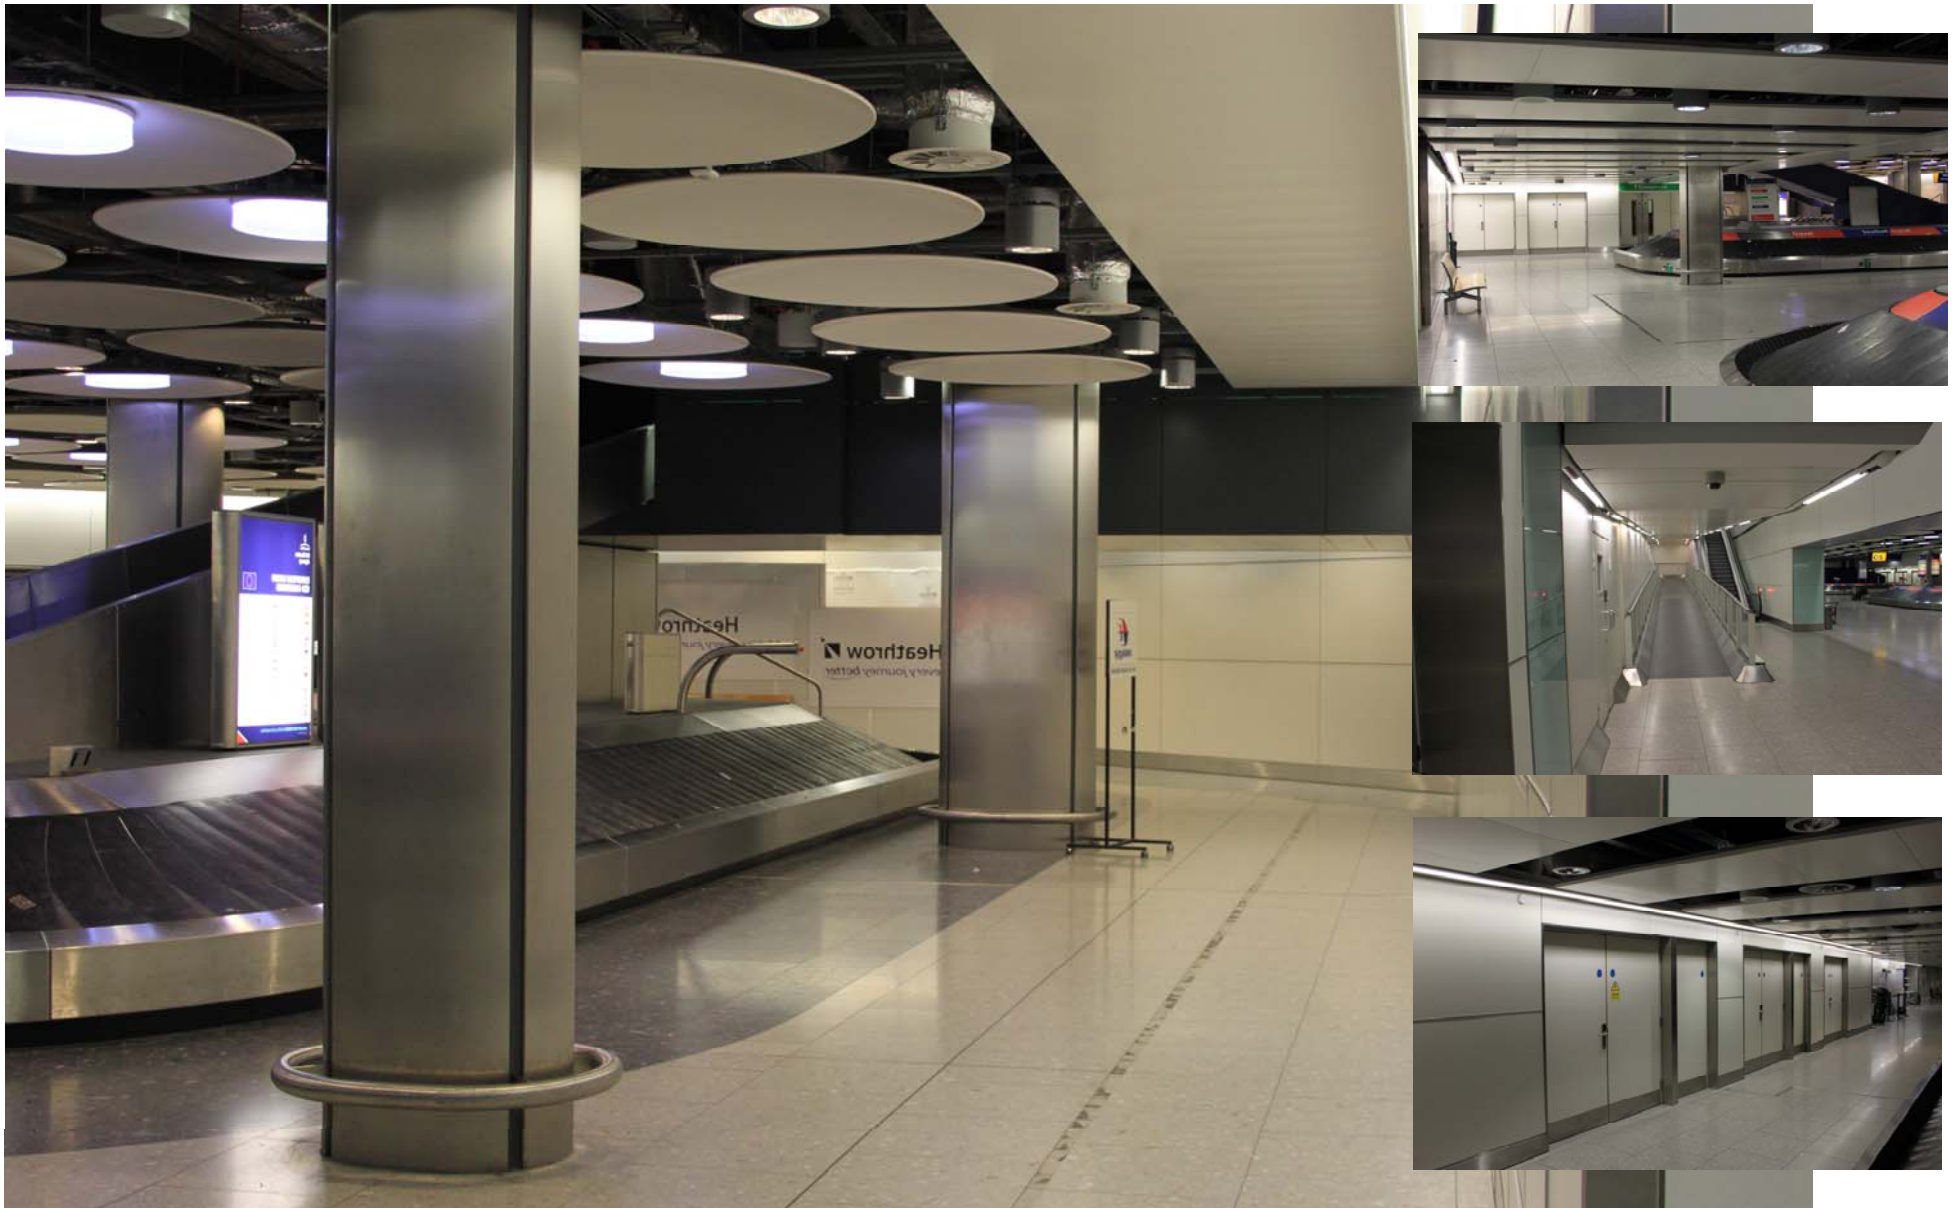

HEATHROW T4 BAGGAGE HALL FIT OUT

Client: MORGAN SINDALL / BAA

HEATHROW T4 BAGGAGE HALL FIT OUT

Client: MORGAN SINDALL / BAA

HEATHROW T4 BAGGAGE HALL FIT OUT

Client: MORGAN SINDALL / BAA

HEATHROW T4 BAGGAGE HALL FIT OUT