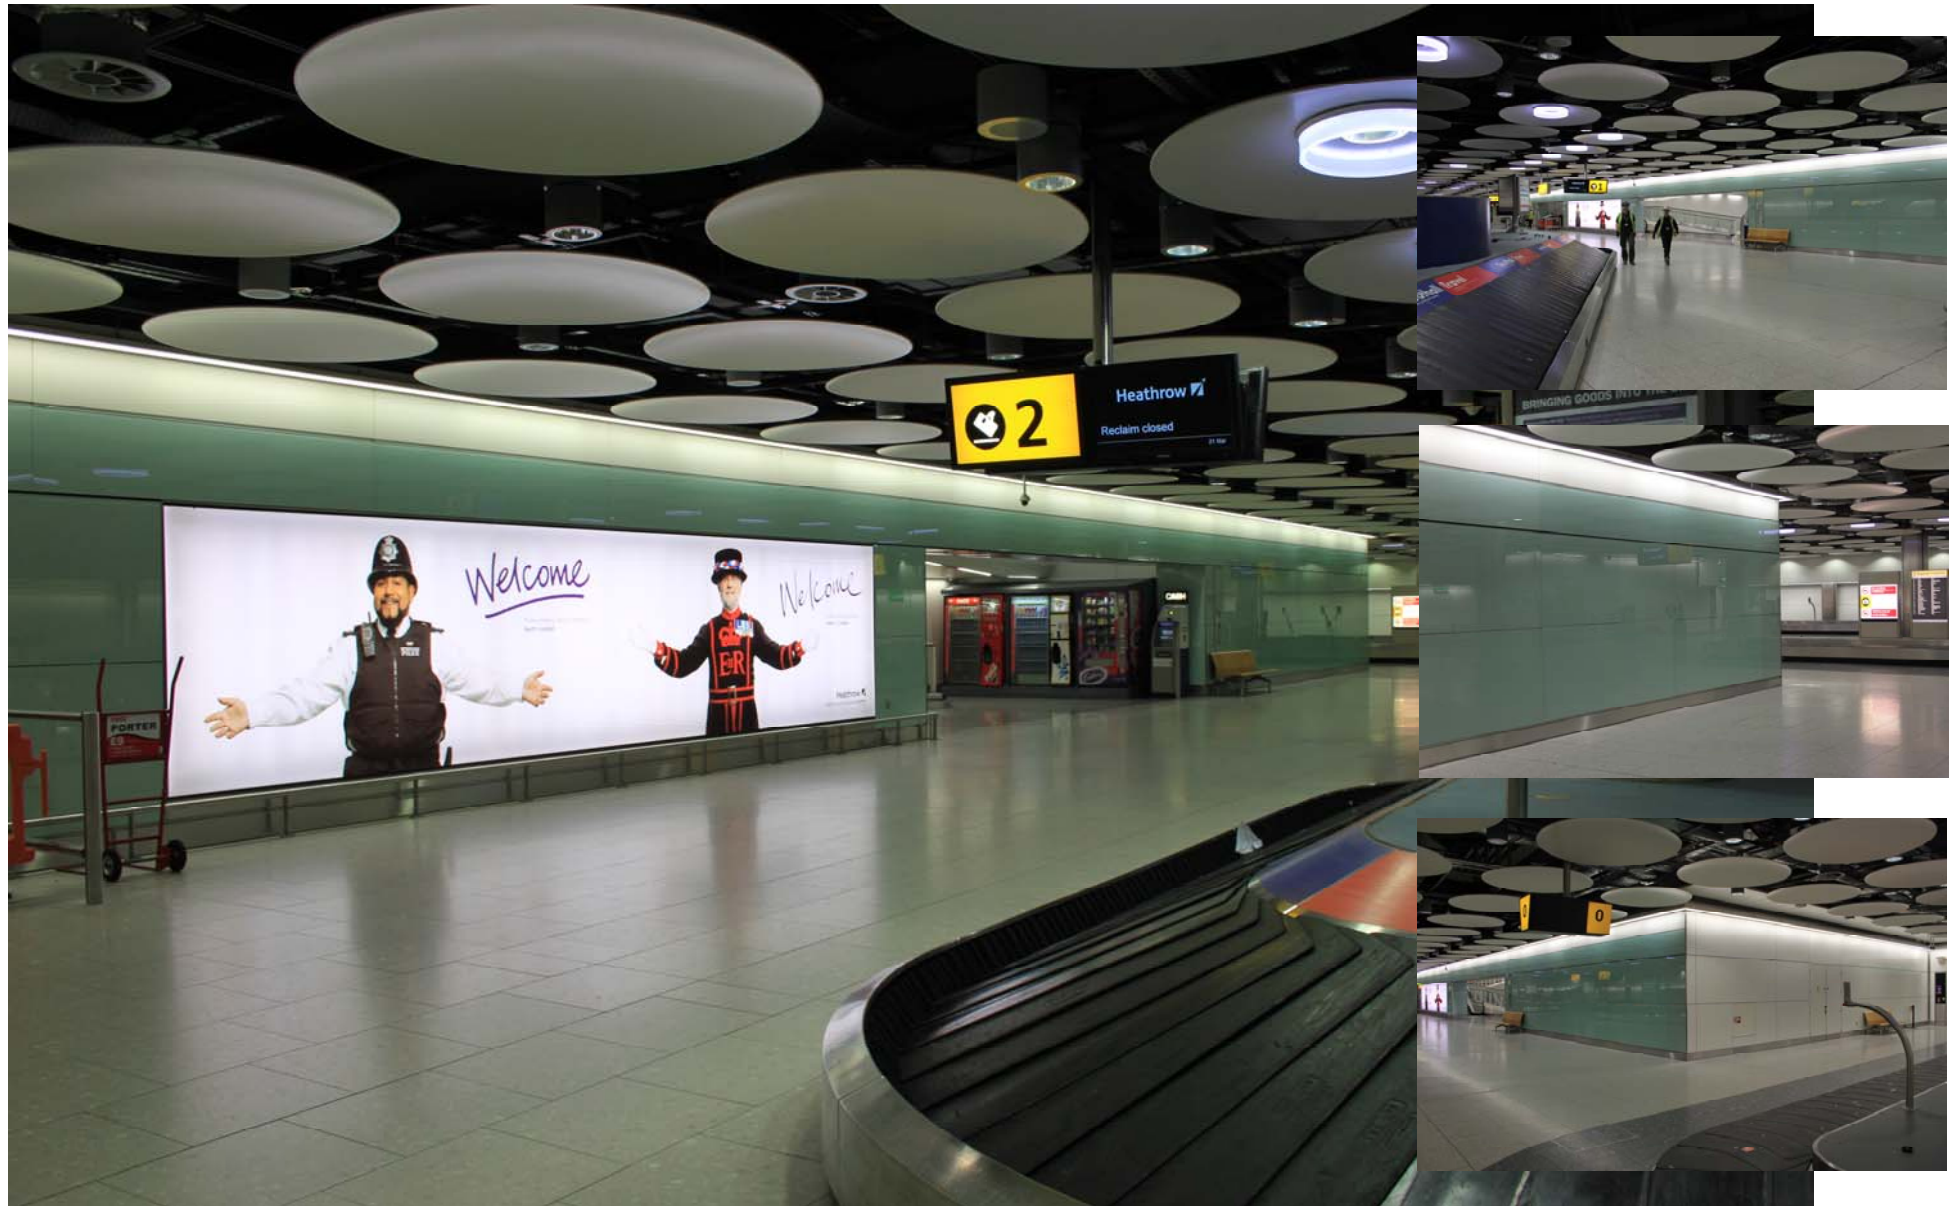

HEATHROW T4 BAGGAGE HALL FIT OUT

Client: MORGAN SINDALL / BAA

HEATHROW T4 BAGGAGE HALL FIT OUT

Client: MORGAN SINDALL / BAA

HEATHROW T4 BAGGAGE HALL FIT OUT

Client: MORGAN SINDALL / BAA

HEATHROW T4 BAGGAGE HALL FIT OUT